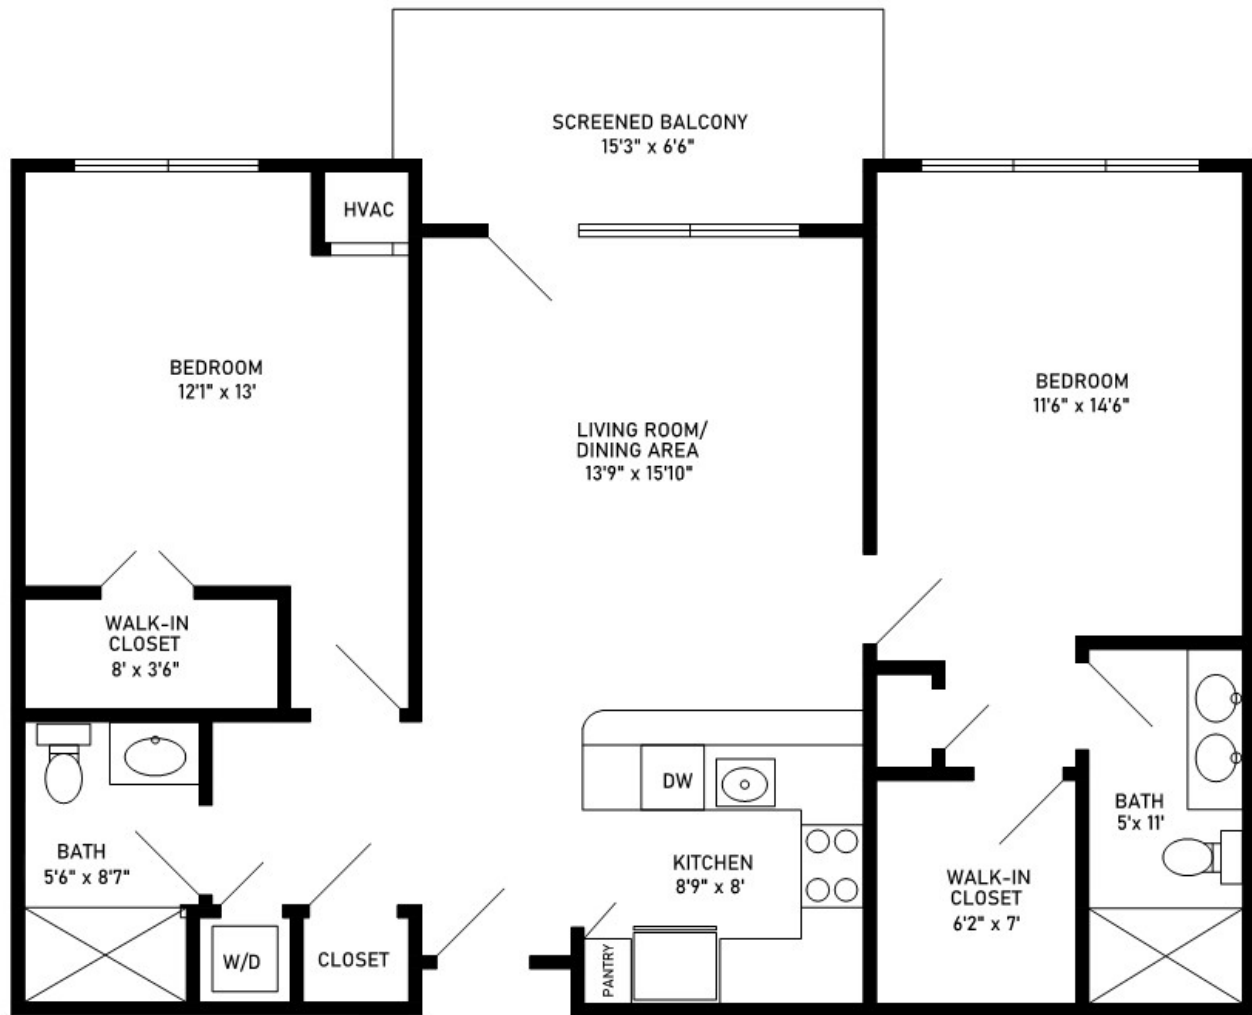

The Hale
Two-Bedroom, Two-Bath

1,030 sq. ft.

Dimensions are approximate.

95 Wyman Road, Keene, NH 03431 (603) 283-5150 CovLivingKeene.org

Covenant Living Communities & Services does not discriminate pursuant to the federal Fair Housing Act.
All faiths and beliefs are welcome.